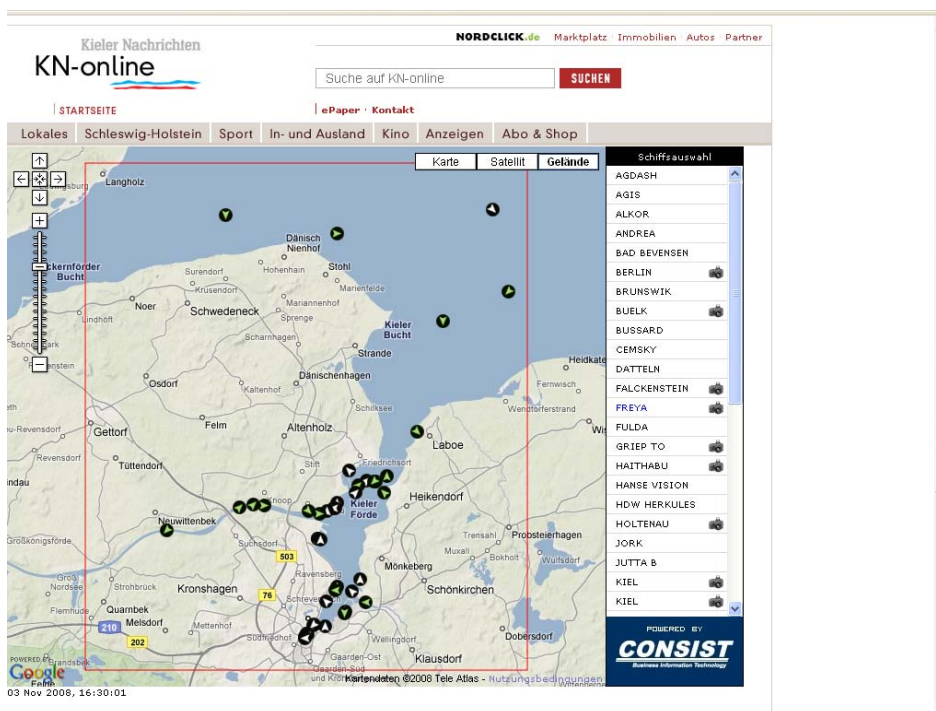

This press release contains 2838 characters (including spaces), with an average of 65 characters per line. You can also find it at

www.consist.de/presse

More information:

- Shipping information system at Consist:
  www.consist.de/www/en/info_center/schiffsinformationssystem.html
- Shipping information system at Kieler Nachrichten:
  www.kn-online.de/schiffe/
- About VERS:
  www.consist.de/www/en/solutions/solutions03/solution_0006.html
- About Consist: www.consist.de/www/en/index.html

Illustrations:

Screenshot of the shipping information system on www.kn-online.de/schiffe/

Consist Software Solutions GmbH
A Consist World Group Company

Falklandstrasse 1-3, 24159 Kiel, Germany
P.O. Box 93 28, 24152 Kiel, Germany

Press Contact:
Isabel Vollmann

Phone: +49 (0)4 31/39 93 - 525
Fax: +49 (0)4 31/39 93 - 999
E-mail: vollmann@consist.de
Internet: www.consist.de/www/en/press

Company location: Kiel
HRB Kiel No. 3983

Management:
Daniel Ries
Martin Lochte-Holtgreven
Ines von Jagemann