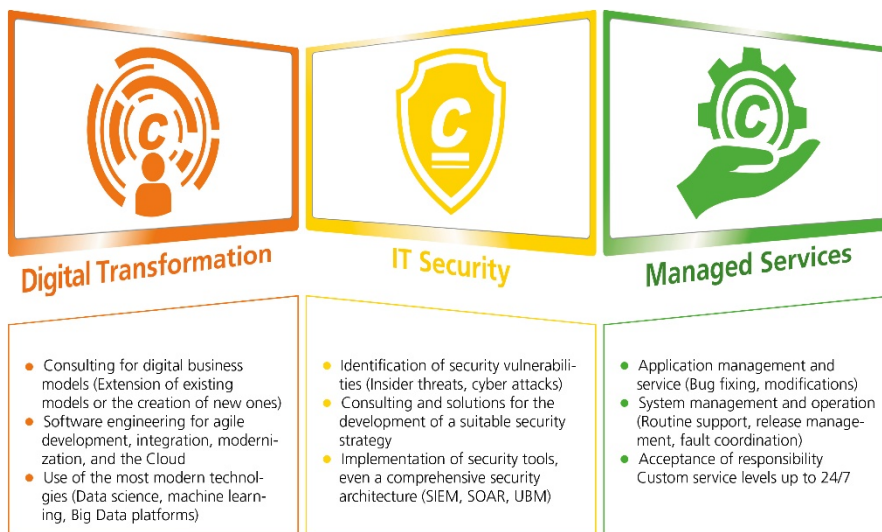

Company Portrait

Consist Software Solutions is a specialist in Digital Transformation, IT Security, and Managed Services.

Our comprehensive range of services and solutions includes:

- IT consulting
- Design of IT architectures and IT landscapes
- Conception, development, and integration of custom IT solutions
- Support of applications and systems (from subtasks to complete outsourcing)
- Sale and distribution of software products

The more than 200 employees at Consist are characterized by sound know-how ranging from the most modern to legacy technologies.

Consist has more than 35 years of experience in the market, and has offices in Kiel, Frankfurt, and Berlin.

Portfolio

Consist Software Solutions GmbH
A Consist World Group Company

Christianspries 4, 24159 Kiel, Germany

Press Contact:
Isabel Braun

Phone: +49 (0)4 31 / 39 93 - 629
Fax: +49 (0)4 31 / 39 93 - 999
E-mail: isabel.braun@consist.de
Internet: www.consist.de/www/en/press

Company location: Kiel
HRB Kiel No. 3983

Management:
Daniel Ries
Martin Lochte-Holtgreven
Jörg Hansen

Year of founding:	1983 profit center of Krupp MAK 1994 spin-off under the name Mak DATA SYSTEM Kiel GmbH
Managing Directors:	Martin Lochte-Holtgreven, Jörg Hansen, Daniel Ries
Sales, employees:	29.5 Mio. € (2019), 220 employees (12/31/2019)
Locations:	Kiel, Frankfurt (Main)
Subsidiaries:	Consist ITU Environmental Software GmbH, Hamburg